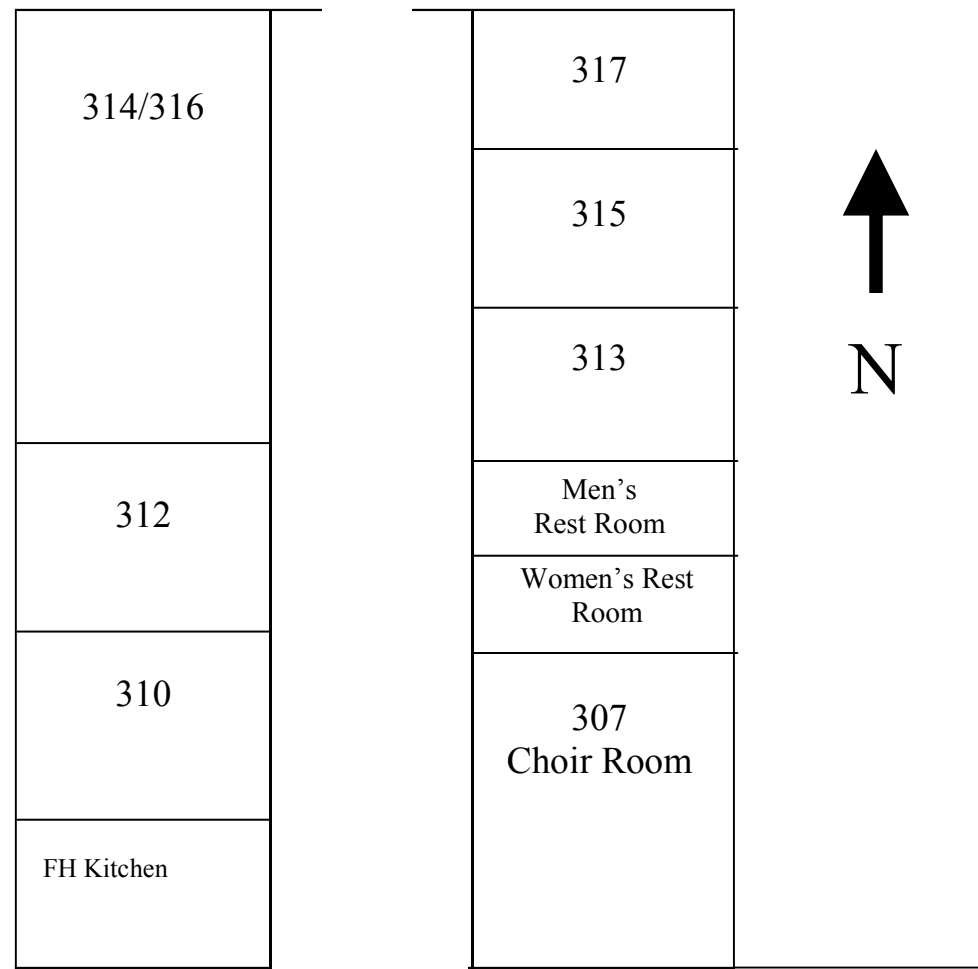

Stairs/Elevator

Temple Baptist Church Floor Plan
 1811 E California Street
 Gainesville, TX 76240